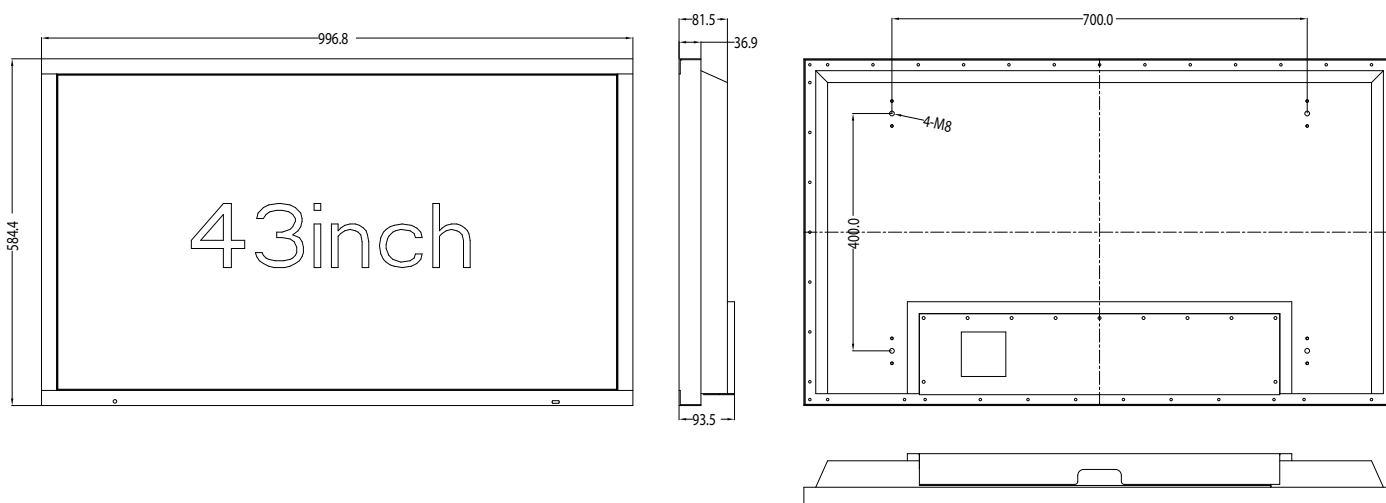

## SPECIFICATION

LED Spec	
Panel size	43"
Aspect ratio	16:9
Resolution	3840 x 2160
Contrast ratio	3000:1
Brightness	700cd/m2
Viewing angle	H:178°, V:178°
Response time	5ms

Power	
Power supply	AC 100-240V
Max power consumption (W)	<170w

Physical	
TV Dimensions	996.8mm x 584.4mm x 93.5mm
Weight	25kg
VESA Pattern	700mm x 400mm

Package Contents	
TV	x1
Power Lead	x1
Remote control	x1
User/install guide	x1

## CAD DRAWINGS

( All dimensions are mm )