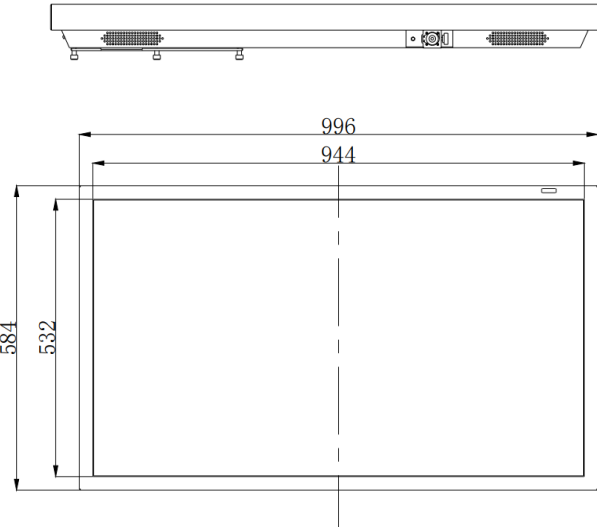

ProofVision Lifestyle Plus NX 43" TV CAD

A 1:5