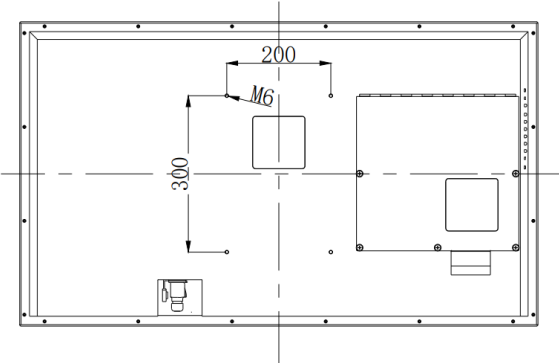

ProofVision Lifestyle Plus NX 43" TV CAD

A 1:5