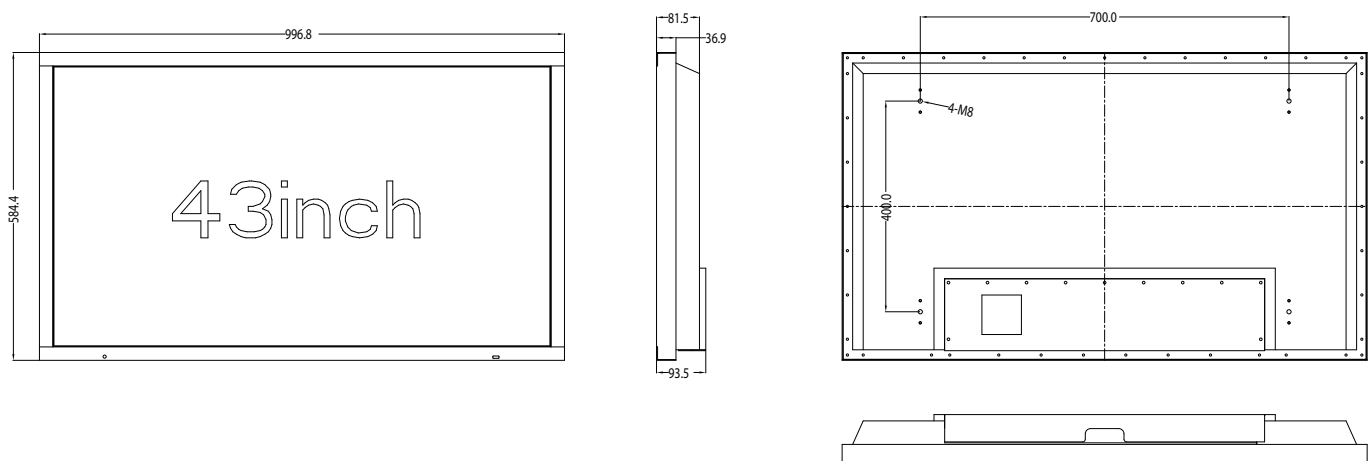

### LED Spec

Panel size	43"
Aspect ratio	16:9
Resolution	3840 x 2160
Contrast ratio	3000:1
Brightness	700cd/m2
Viewing angle	H:178°, V:178°
Response time	5ms

### Physical

Dimensions	996.8mm x 584.4mm x 81.5mm
VESA Pattern	700mm x 400mm

## CAD DRAWINGS

( All dimensions are mm )