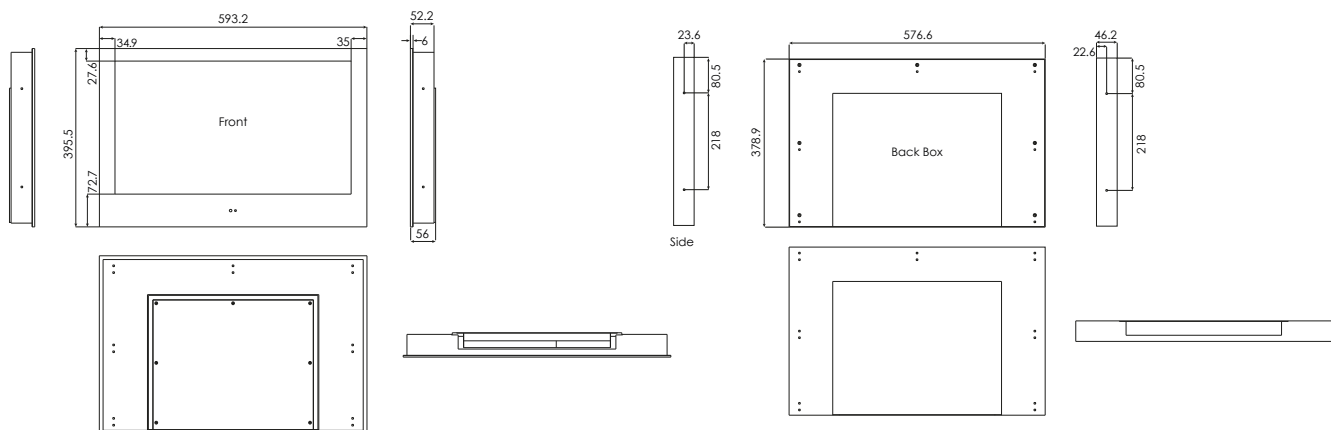

Specification

LED Spec

Panel size	23.6"
Aspect ratio	16:9
Resolution	1920 x 1080
Contrast ratio	2000:1
Brightness	350cd/m2
Viewing angle	H:178°, V:178°
Response time	8ms

Power

Power supply	AC 100-240V DC 12V
Max power consumption (W)	<28w

Operation

Built-in tuner	DVB-C/T2/S2
Channels	1000 Channels (Max)
Android OS	Android 9
Picture adjustment	Tint, Colour, Brightness, Contrast, Sharpness
OSD language	Eight languages
Built-in speaker	2 x 5W Vibration Speakers

Environmental

Temperature	0°C to +50°C
Humidity	0% to 100%
Waterproof rating	IP65

Inputs/Outputs

Cable/Antenna	Yes x 2
HDMI	Yes x 1
CI +	Yes x 1
USB	Yes x 2
Coax out	Yes x 1
Video LR	Yes x 1
RJ45	Yes x 1
3.5mm Audio out	Yes x 1
Wifi	Yes x 1

Physical

Front Fascia Dimensions	594mm x 396mm x 5mm
Recess Dimensions	577mm x 379mm x 47mm
Holding mechanism	Magnets

Package Contents

TV	x1
Back mounting box	x1
UK kettle lead	x1
12V transformer	x1
Remote control	x1
User/install guide	x1

CAD drawings (all dimensions are in mm)