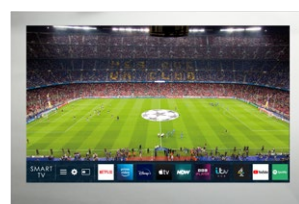

Mirror - PV24MF-A