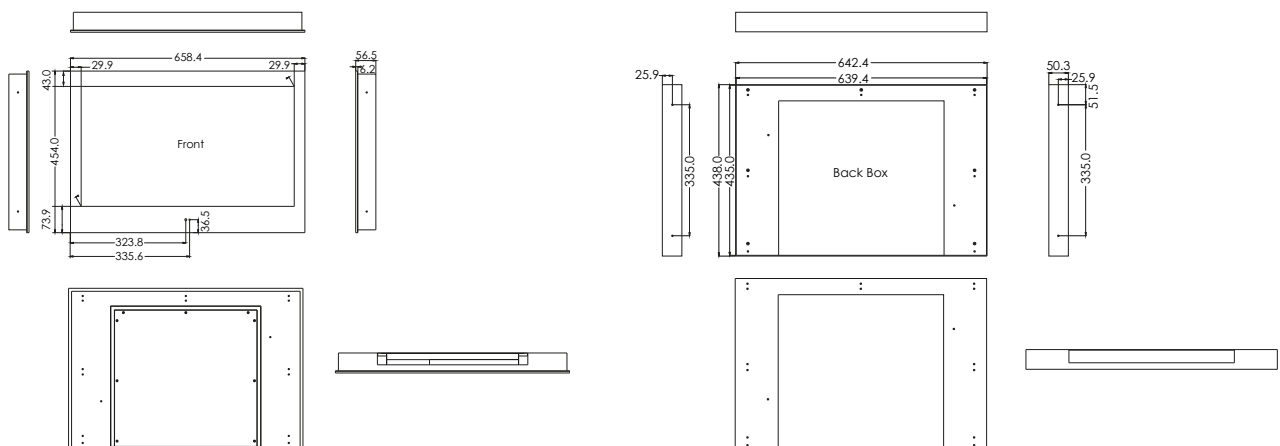

## LED Spec

Panel size	27"
Aspect ratio	16:9
Resolution	1920 x 1080
Contrast ratio	3000:1
Brightness	350cd/m2
Viewing angle	H:178°, V:178°
Response time	8ms

## Inputs/Outputs

Cable/Antenna	Yes x 2
HDMI	Yes x 1
CI +	Yes x 1
USB	Yes x 2
Coax out	Yes x 1
Video LR	Yes x 1
RJ45	Yes x 1
3.5mm Audio out	Yes x 1
Wifi	Yes x 1

## Physical

Front Fascia Dimensions	658mm x 454mm x 6.2mm
Recess Dimensions	642.4mm x 438mm x 50.3mm
Holding mechanism	Magnets

## CAD drawings (all dimensions are in mm)