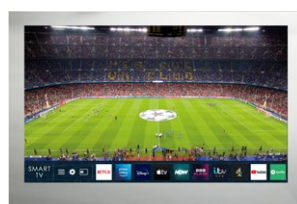

Mirror - PV27MF-A