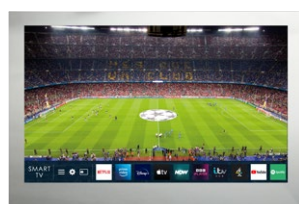

Mirror - PV43MF-A