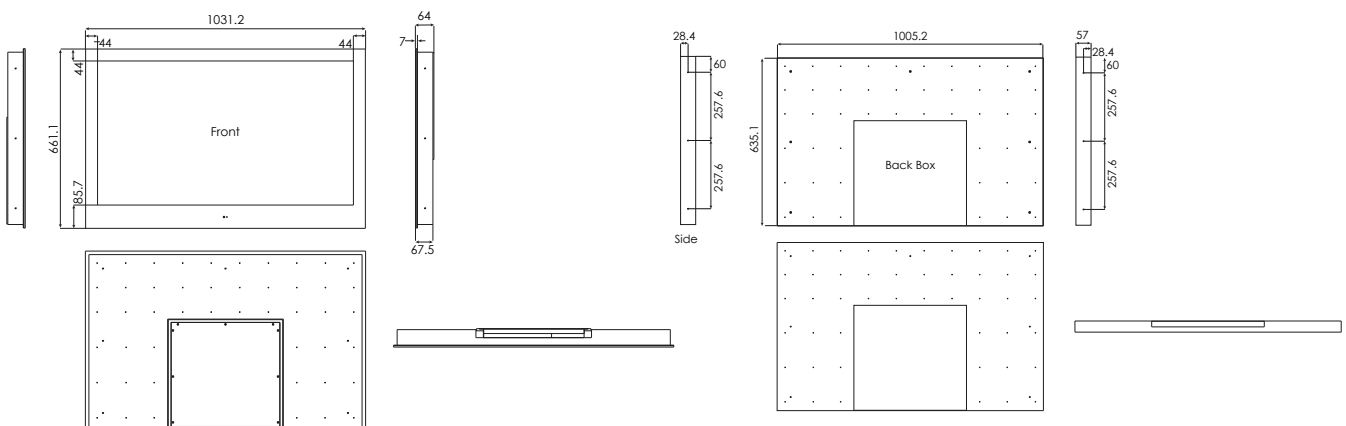

## Physical

Front Fascia Dimensions	1031mm x 661mm x 5mm
Recess Dimensions	1006mm x 635mm x 57mm
Holding mechanism	Magnets

## CAD drawings (all dimensions are in mm)